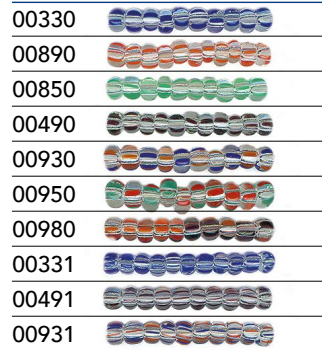

ART No. 331 39 001   
Opaque Striped - Matt

ART No. 331 19 001   
Opaque Striped - Rainbow

ART No. 331 39 001   
Opaque Striped - Matt and Rainbow

ART No. 311 19 001   
Crystal Striped

ART No. 331 19 001   
Crystal Striped - Silver Lined

ART No. 331 39 001   
Crystal Striped - Matt

ART No. 331 19 001   
Crystal Striped - Color Lined

ART No. 311 19 001   
Transparent Harlequin

ART No. 311 19 001   
Cornelian

ART No. 311 19 001   
Harlequin